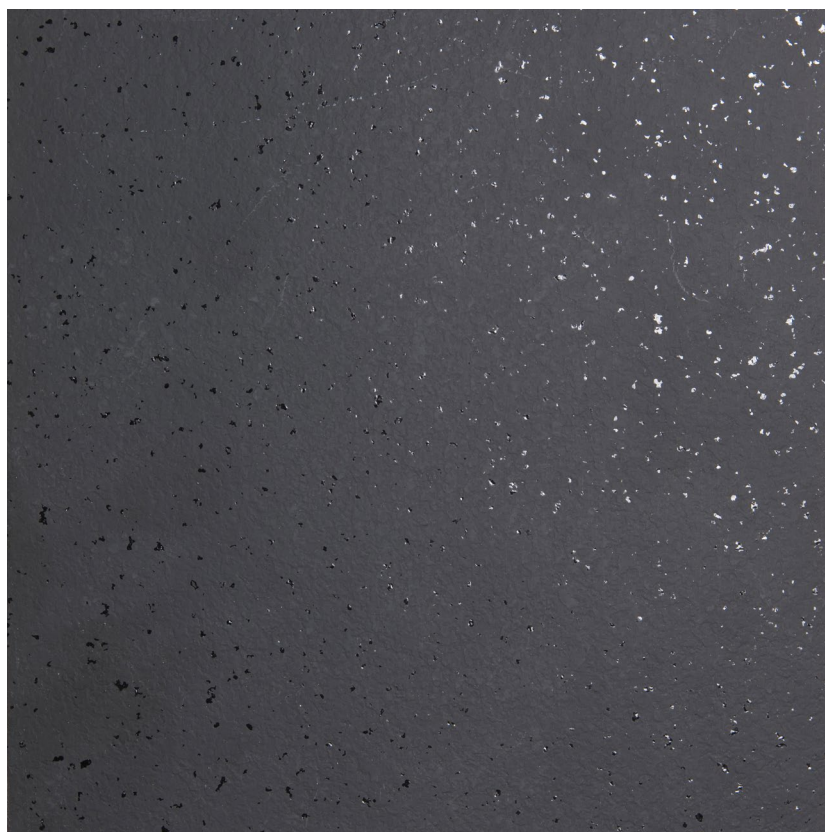

MIKA

An innovative finish which enhances decorative matter invoking the natural effect of quartz release in cut stone.

FORMATS

3050 x 1300 mm	120 x 51 in
4200 x 1300 mm	165 x 51 in
4200 x 1600 mm	165 x 63 in